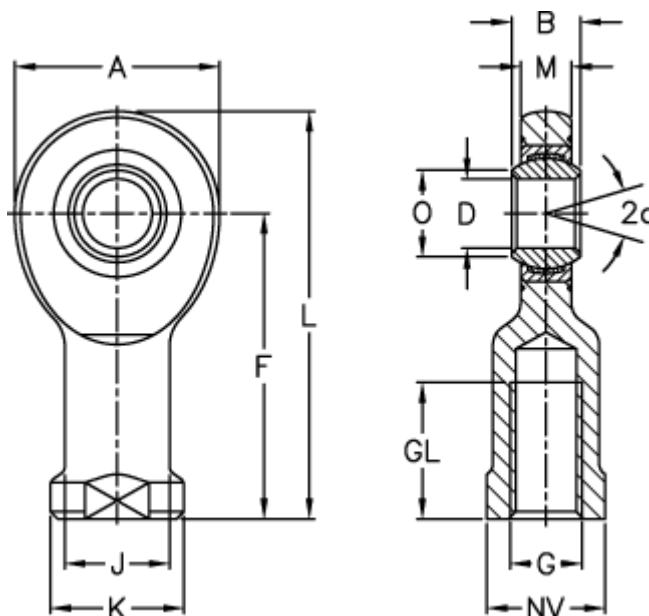

Article number: 03468006

Description: Fluro Rod end EI 6D-NIRO

Note: 6

Measures

| | | | |
|--------------------|------|-----------------|-------|
| A | = 20 | J | = 10 |
| a (degrees) | = 13 | K | = 13 |
| B | = 6 | L | = 40 |
| D | = 6 | M | = 4.4 |
| Dynamic drive (kN) | = 4 | NV | = 11 |
| F | = 30 | O | = 8 |
| g | = M6 | Static drive kN | = 6 |
| GL | = 12 | Weight | = 21 |